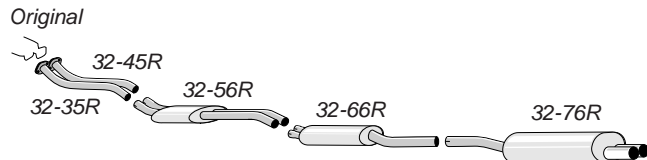

Fits to models with twin 2 bolt flanges on OE downpipe.

32-M6

32-H5R

Complete kit fits to catalyst

Pipe diameter: 2x51 mm + 70 mm
Tailpipe: 2 x Round 70 mm

320i E46	Saloon/Touring/Coupé/Cabrio	M54/2.2L	99-
325i E46	Saloon/Touring/Coupé/Cabrio	M54/2.5L	00-
330i E46	Saloon/Touring/Coupé/Cabrio	M54/3.0L	9/00-