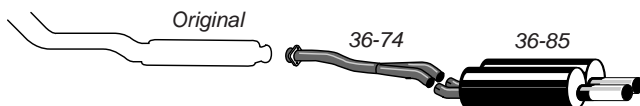

Pipe diameter: 63,5 mm
Tailpipe: 2 x Round 80 mm

318iS E36 4/91-97
Saloon/Coupé/Cabrio

36-H3R/-H3PR

Complete kit fits to catalyst

Pipe diameter: 63,5 mm
Tailpipe: 2 x Round 80 mm or Oval 85/150 mm

320i/323i E36 12/90-97
Saloon/Coupé/Cabrio/Touring