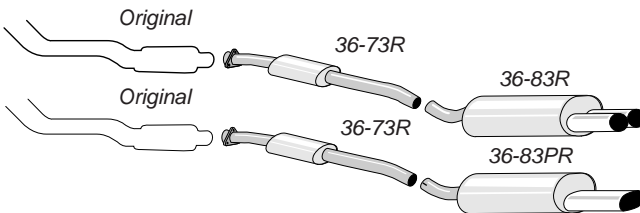

36-H3

Complete kit fits to catalyst

ALU
Quality

Pipe diameter: 63,5 mm
Tailpipe: 2 x Round 80 mm

318iS E36 4/91-97
Saloon/Coupé/Cabrio