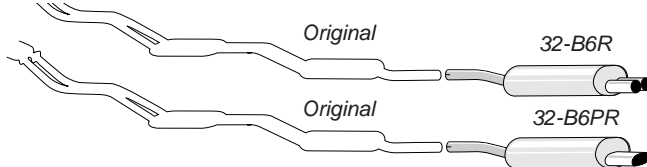

Fits to models with twin 2 bolt flanges on OE downpipe.

32-M6

32-H6R/-H6PR

Complete kit fits to catalyst

Pipe diameter: 2x51 mm + 70 mm
Tailpipe: 2 x Round 70 mm or Oval 85/150 mm

320i E46	Saloon/Touring/Coupé	M52/2.0L	97-01
323i E46	Saloon/Touring/Coupé	M52/2.5L	97-00
328i E46	Saloon/Touring/Coupé	M52/2.8L	97-00
330i E46	Saloon/Touring/Coupé	M54/3.0L	9/99-7/00