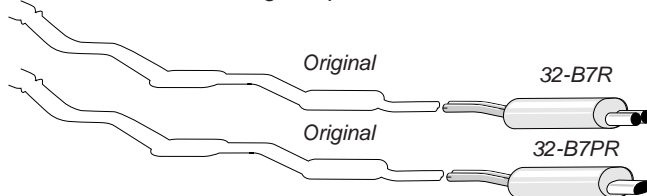

32-B6R/PR

Back Box

Pipe diameter: 70 mm
Tailpipe: 2 x Round 70 mm or Oval 85/150 mm

320i E46	Saloon/Touring/Coupé/Cabrio	M54/2.2L	99-
325i E46	Saloon/Touring/Coupé/Cabrio	M54/2.5L	00-
330i E46	Saloon/Touring/Coupé/Cabrio	M54/3.0L	9/00-