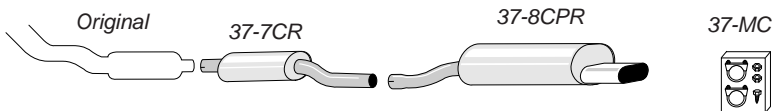

M3 E46 Coupé/Cabrio/CSL 01-

32-B9R

Back Box

Pipe diameter: 2x63,5 mm
Tailpipe: Duplex 2 x Round 80 mm

Z3 E36 1.8 8V

37-HCPR

Complete kit fits to catalyst

Pipe diameter: 63,5 mm
Tailpipe: Oval 70/140 mm