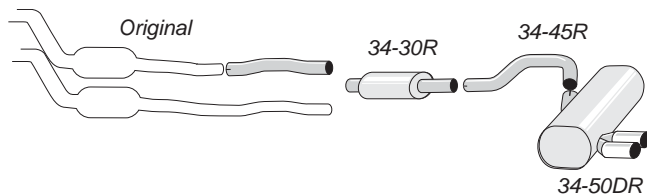

32-B7R/PR

Back Box

Pipe diameter: 2x50,8 mm
Tailpipe: 2 x Round 70 mm or Oval 85/150 mm

318i/320i/320si (E90)	Saloon	05-
318i/320i/320si (E91)	Touring	05-

34-M0

34-H0DR

Complete kit fits to catalyst

Pipe diameter: 70 mm
Tailpipe: 2 x Round 80 mm