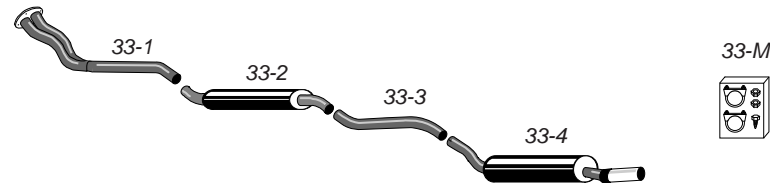

Pipe diameter: 51 mm
Tailpipe: Round 80 mm

318iS E30 1.8i 16V cat 9/89-8/91

33-H6

Complete kit fits to catalyst

ALU
Quality

Pipe diameter: 54 mm
Tailpipe: Round 80 mm

316/318i E30 4-cyl. 10/82-9/87

33-K

Pipe diameter: 2x70 mm
Tailpipe: Duplex Round 100 mm

520i E34 24V/110kW Saloon/Touring 9/90-

The system will also fit model 520i 12V/95kW 3/88-8/90 with hanger 38-FT4.

38-H4/H4D
Complete kit fits to cat/original pipework

Pipe diameter: 63,5 mm
Tailpipe: Oval 85/150 mm or 2 x Round 70 mm

525i 24V/141kW/530i/535i E34 Saloon/Touring 9/90-

Original

38-35

38-45 (x2)

38-55

38-55D

38-M5

Pipe diameter: 70 mm
Tailpipe: Round 100 mm

520i/523i/525i/528i/530i E39 Touring 96-

Original

39-B2R

39-B2R

Back Box

Pipe diameter: 70 mm
Tailpipe: Round 100 mm

520i/523i/525i/530i E60 Saloon 03-
520D/525D/530D/535D** E60 Saloon 03-