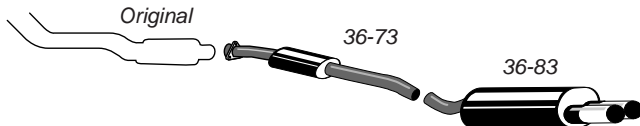

36-H

Complete kit fits to catalyst

ALU
Quality

Pipe diameter: 63,5 mm + 2x57 mm
Tailpipe: 2 x Round 80 mm

318iS E36 4/91-97
Saloon/Coupé/Cabrio

36-H3

Complete kit fits to catalyst

ALU
Quality