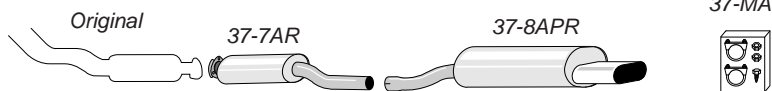

M3 E46 Coupé/Cabrio/CSL 01-

32-B9R

Back Box

Pipe diameter: 2x63,5 mm
Tailpipe: Duplex 2 x Round 80 mm

Z3 E36 1.8 8V

37-HCPR

Complete kit fits to catalyst

Pipe diameter: 63,5 mm
Tailpipe: Oval 70/140 mm

Z3 E36 1.9 16V 94-

37-HAPR

Complete kit fits to catalyst

Pipe diameter: 63,5 mm
Tailpipe: Oval 70/140 mm

Z4 E85 2.2i (170bhp) / 2.5i (192bhp) / 3.0i (231bhp) -05
Left hand drive only

37-HFDR

Kit fits to original front silencer

Pipe diameter: 70 mm
Tailpipe: 2 x Round 80 mm