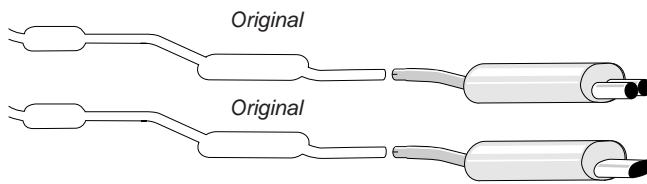

36-M5

36-H5

Complete kit fits to catalyst

ALU
Quality

Pipe diameter: 2x63,5 mm
Tailpipe: 2 x Round 80 mm

316i/318i E46 98-05
Saloon/Coupé/Touring

32-M3

32-H3R/-H3PR

Complete kit fits to catalyst

Pipe diameter: 63,5 mm
Tailpipe: 2 x Round 70 mm or Oval 85/150 mm

316i/318i E46 98-05
Saloon/Coupé/Touring

32-B3R/PR

Back Box

Pipe diameter: 63,5 mm
Tailpipe: 2 x Round 70 mm or Oval 85/150 mm