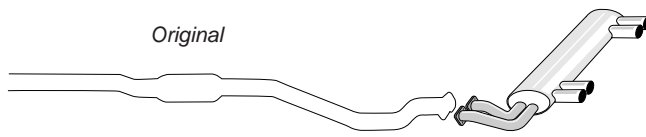

36-67R

36-77R

36-87R

36-M5

E36H7

36-H7R

Complete kit fits to catalyst

Pipe diameter: 2x63,5 mm
Tailpipe: 2 x Round 70 mm

M3 E46 Coupé/Cabrio/CSL 01-

32-B9R

Back Box

Pipe diameter: 2x63,5 mm
Tailpipe: Duplex 2 x Round 80 mm

Z3 E36 1.8 8V

37-HCPR

Complete kit fits to catalyst

Pipe diameter: 63,5 mm
Tailpipe: Oval 70/140 mm