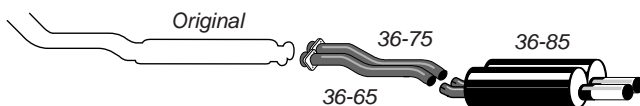

36-M4

The spoiler must be trimmed or changed to the spoiler for model 325i.

36-H4

Complete kit fits to catalyst

ALU
Quality

Pipe diameter: 63,5 mm + 2x57 mm
Tailpipe: 2 x Round 80 mm

325i/328i E36 12/90-97
Saloon/Coupé/Cabrio/Touring