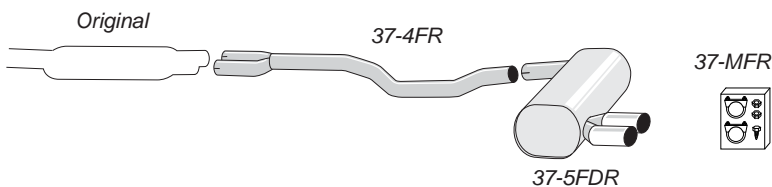

Z3 E36 1.9 16V 94-

37-HAPR

Complete kit fits to catalyst

Pipe diameter: 63,5 mm
Tailpipe: Oval 70/140 mm

Z4 E85 2.2i (170bhp) / 2.5i (192bhp) / 3.0i (231bhp) -05
Left hand drive only

37-HFDR

Kit fits to original front silencer