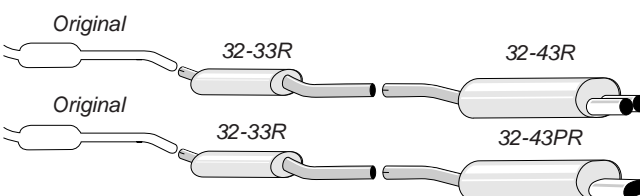

36-M5

36-H5

Complete kit fits to catalyst

ALU
Quality

Pipe diameter: 2x63,5 mm
Tailpipe: 2 x Round 80 mm

316i/318i E46 98-05
Saloon/Coupé/Touring

32-M3

32-H3R/-H3PR