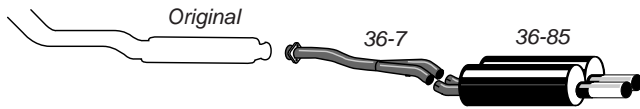

316i E36 Compact 00-

37-H1

Complete kit fits to catalyst

ALU
Quality

Pipe diameter: 63,5 mm
Tailpipe: Round 80 mm

316i/318i E36 7/90-97
Saloon/Cabrio/Touring

36-M4

The spoiler must be trimmed or changed to the spoiler for model 325i.