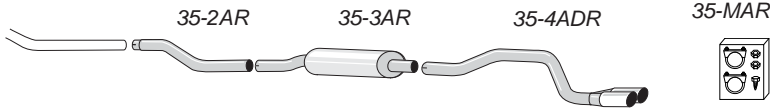

123D E81/E87 150kW/204bhp 3/5-doors

35-HADR

Complete kit fits to cat/original parts

Pipe diameter: 76 mm
Tailpipe: 2 x Round 80 mm

316i/318i E30 M40 cat 11/88-90

33-H5

Complete kit fits to catalyst

ALU
Quality

Pipe diameter: 51 mm
Tailpipe: Round 80 mm

318iS E30 1.8i 16V cat 9/89-8/91

33-H6

Complete kit fits to catalyst

ALU
Quality

Pipe diameter: 54 mm
Tailpipe: Round 80 mm

316/318i E30 4-cyl. 10/82-9/87

33-K