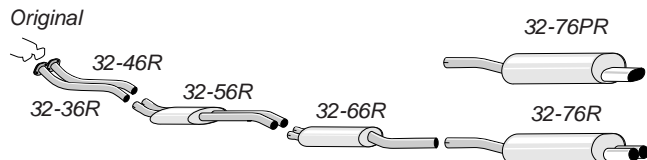

Fits to models with twin 2 bolt flanges on OE downpipe.

32-M6