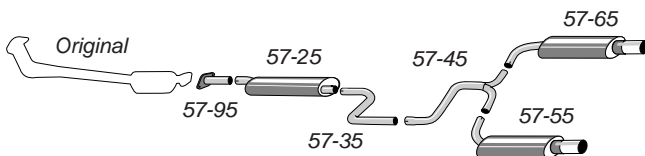

## 57-H

Complete kit fits to catalyst

ALU  
Quality

Pipe diameter: 63,5 mm + 2x50,8 mm  
Tailpipe: Duplex Round 80 mm

Mondeo Saloon 2.5 V6 94-99

57-MH

*The spoiler must be trimmed on one side.*

## 57-H2

Complete kit fits to catalyst

Pipe diameter: 63,5 mm + 2x50,8 mm  
Tailpipe: Duplex Round 80 mm

Mondeo Mk3 Saloon 4-cyl 11/00-07

Mondeo Mk3 Hatch 4-cyl 11/00-07

57-M5

*The spoiler must be trimmed.*

## 57-H5

Complete kit fits to catalyst

Pipe diameter: 63,5 mm + 2x50,8 mm  
Tailpipe: Duplex Round 90 mm

Mondeo Mk3 Saloon 2.5 6-cyl 11/00-07

Mondeo Mk3 Hatch 2.5 6-cyl 11/00-07

57-M6

*The spoiler must be trimmed.*