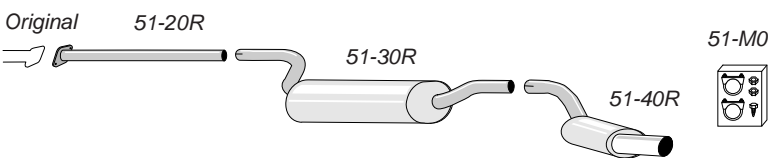

## 51-H1R

Complete kit fits to catalyst

Pipe diameter: 63,5 mm  
Tailpipe: Round 100 mm

Focus I Hatchback 1.8/2.0 -9/04