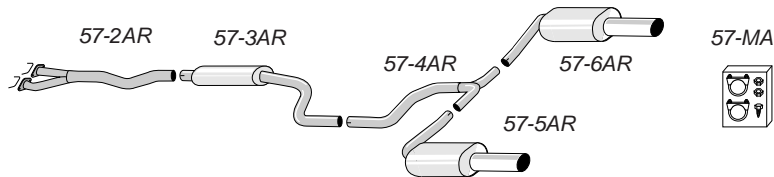

57-HAR

Complete kit fits to catalyst

Pipe diameter: 63,5 mm + 2x50,8 mm
Tailpipe: Duplex Round 100 mm