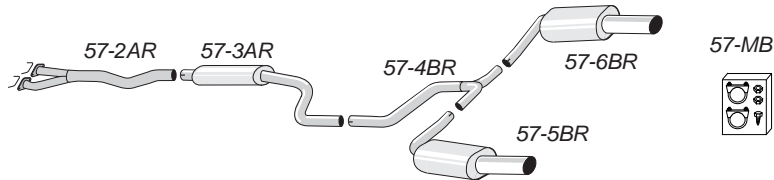

57-HBR

Complete kit fits to catalyst

Pipe diameter: 63,5 mm + 2x50,8 mm
Tailpipe: Duplex Round 100 mm

Mondeo ST220 Estate 3.0i V6 04-07