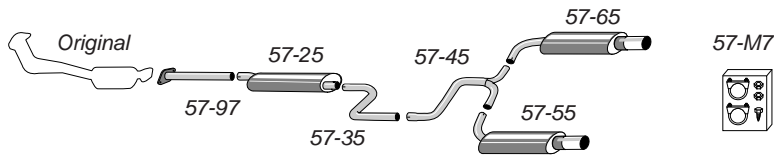

## 57-H5

Complete kit fits to catalyst

Pipe diameter: 63,5 mm + 2x50,8 mm  
Tailpipe: Duplex Round 90 mm

Mondeo Mk3 Saloon 2.5 6-cyl 11/00-07

Mondeo Mk3 Hatch 2.5 6-cyl 11/00-07

57-M6

*The spoiler must be trimmed.*

## 57-H6

Complete kit fits to catalyst

Pipe diameter: 63,5 mm + 2x50,8 mm  
Tailpipe: Duplex Round 90 mm

Mondeo Saloon Diesel 11/00-07  
Mondeo Hatch Diesel 11/00-07

The spoiler must be trimmed.