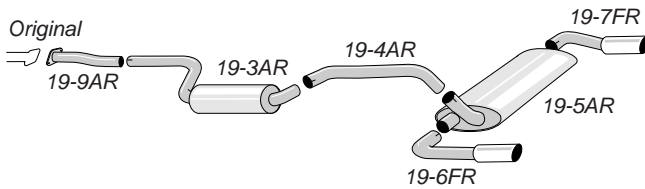

19-MA

19-HFR

Complete kit fits to catalyst

Pipe diameter: 63,5 mm
Tailpipe: Duplex Round 100 mm

Mondeo Saloon 1.6/1.8/2.0 3/93-4/98

Mondeo Coupé 1.6/1.8/2.0 3/93-4/98

Not for automatic gear box