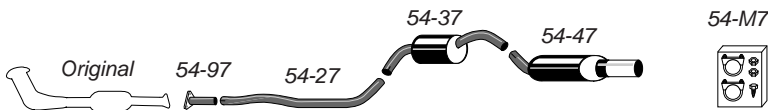

## 54-B7

Back Box

**ALU**  
Quality

Tailpipe: Round 100 mm

Fiesta 1.25 16V/1.3 96-