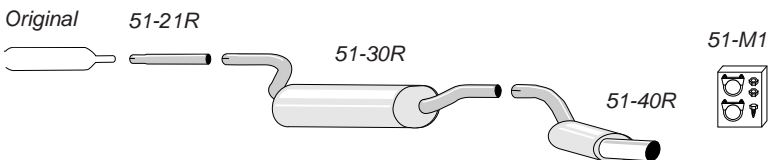

## 51-H1R

Complete kit fits to catalyst

Pipe diameter: 63,5 mm  
Tailpipe: Round 100 mm

Focus I Hatchback 1.8/2.0 -9/04