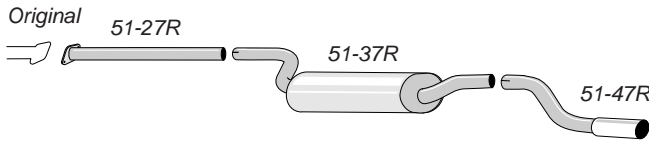

Focus RS 2.0i 158kW 03-

51-M8R