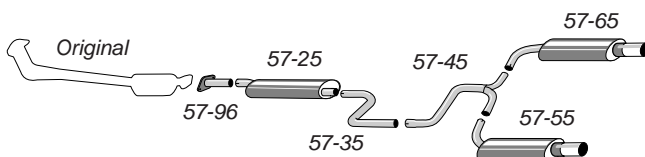

## 57-H2

Complete kit fits to catalyst

Pipe diameter: 63,5 mm + 2x50,8 mm  
Tailpipe: Duplex Round 80 mm

Mondeo Mk3 Saloon 4-cyl 11/00-07

Mondeo Mk3 Hatch 4-cyl 11/00-07

57-M5

*The spoiler must be trimmed.*

## 57-H5

Complete kit fits to catalyst

Pipe diameter: 63,5 mm + 2x50,8 mm  
Tailpipe: Duplex Round 90 mm

Mondeo Mk3 Saloon 2.5 6-cyl 11/00-07

Mondeo Mk3 Hatch 2.5 6-cyl 11/00-07

57-M6

*The spoiler must be trimmed.*

## 57-H6

Complete kit fits to catalyst

Pipe diameter: 63,5 mm + 2x50,8 mm  
Tailpipe: Duplex Round 90 mm

Mondeo Saloon Diesel 11/00-07  
Mondeo Hatch Diesel 11/00-07

The spoiler must be trimmed.