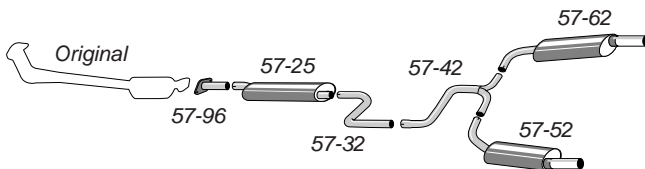

## 57-H

Complete kit fits to catalyst

ALU  
Quality

Pipe diameter: 63,5 mm + 2x50,8 mm  
Tailpipe: Duplex Round 80 mm

Mondeo Saloon 2.5 V6 94-99

57-MH

*The spoiler must be trimmed on one side.*

## 57-H2

Complete kit fits to catalyst

Pipe diameter: 63,5 mm + 2x50,8 mm  
Tailpipe: Duplex Round 80 mm

Mondeo Mk3 Saloon 4-cyl 11/00-07

Mondeo Mk3 Hatch 4-cyl 11/00-07

57-M5

*The spoiler must be trimmed.*