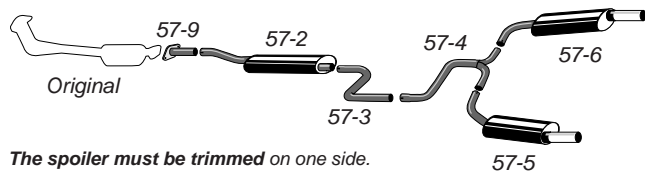

## 19-HFR

Complete kit fits to catalyst

Pipe diameter: 63,5 mm  
Tailpipe: Duplex Round 100 mm

Mondeo Saloon 1.6/1.8/2.0 3/93-4/98

Mondeo Coupé 1.6/1.8/2.0 3/93-4/98

Not for automatic gear box

57-MH

*The spoiler must be trimmed on one side.*

## 57-H

Complete kit fits to catalyst

ALU  
Quality

Pipe diameter: 63,5 mm + 2x50,8 mm  
Tailpipe: Duplex Round 80 mm

Mondeo Saloon 2.5 V6 94-99

57-MH

*The spoiler must be trimmed on one side.*