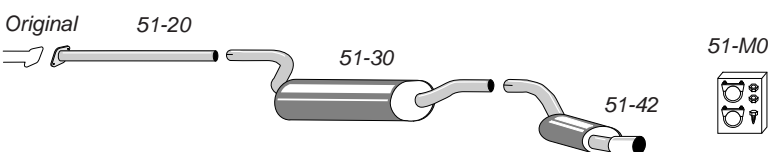

51-H2

Complete kit fits to catalyst

Pipe diameter: 63,5 mm
Tailpipe: Round 90 mm