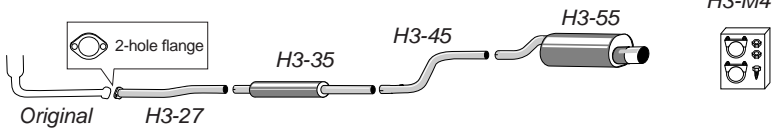

Civic Coupé/Civic CRX 1.4/1.5/1.6 11/87-91
With or without catalyst

22-H

Complete kit fits to catalyst/downpipe

ALU
Quality

Pipe diameter: 50,8 mm
Tailpipe: Round 90 mm

Civic Coupé/Civic CRX 1.4/1.5/1.6/1.6 V-TEC 11/87-91
With or without catalyst

22DBR

Back Box

Tailpipe: Duplex Round 100 mm

Civic Hatchback 3/5-doors 92-00
1.5i VTEC-E 90/115 hp
1.6 105 hp(D16Y7) 114-116 hp(D16Y5) 125 hp(D16Y8)
For engines with 2-hole flange connection to original pipe after cat.

H3-H4

Complete kit fits to cat/original pipework

Pipe diameter: 63,5 mm
Tailpipe: Round 100 mm

Civic Hatchback 3/5-doors 92-00
1.3 75 hp - 1.4 75/90 hp - 1.5 90/101 hp (not VTEC)
1.6 113 hp(D16Y3) 115 hp(D16B2) 125 hp(D16Z6/D16Z9)
1.6 126 hp(D16Y2) 160 hp(B16A2)
For engines with 3-hole flange connection to cat.

H3-H5

Complete kit fits to catalyst

Pipe diameter: 63,5 mm
Tailpipe: Round 100 mm

Civic Hatchback 3-doors
1.3/1.4/1.5/1.5 V-TEC/1.6/1.6 ESI/1.6 VTi 92-00

H3-B5

Back Box

Tailpipe: Round 100 mm

Civic Saloon/Coupé 92-00
1.3 75 hp - 1.4 75/90 hp - 1.5 90/101 hp (not VTEC)
1.6 113 hp(D16Y3) 115 hp(D16B2) 125 hp(D16Z6/D16Z9)
1.6 126 hp(D16Y2) 160 hp(B16A2)
For engines with 3-hole flange connection to cat.

H3-H6

Complete kit fits to catalyst

Pipe diameter: 63,5 mm
Tailpipe: Round 100 mm