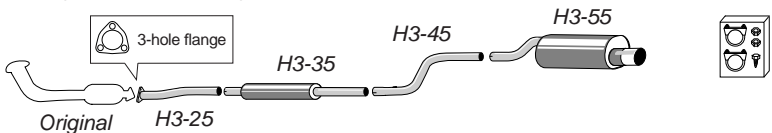

H3-H4

Complete kit fits to cat/original pipework

Pipe diameter: 63,5 mm
Tailpipe: Round 100 mm

Civic Hatchback 3/5-doors 92-00
1.3 75 hp - 1.4 75/90 hp - 1.5 90/101 hp (not VTEC)
1.6 113 hp(D16Y3) 115 hp(D16B2) 125 hp(D16Z6/D16Z9)
1.6 126 hp(D16Y2) 160 hp(B16A2)
For engines with 3-hole flange connection to cat.

H3-H5

Complete kit fits to catalyst

Pipe diameter: 63,5 mm
Tailpipe: Round 100 mm

Civic Hatchback 3-doors
1.3/1.4/1.5/1.5 V-TEC/1.6/1.6 ESI/1.6 VTi 92-00