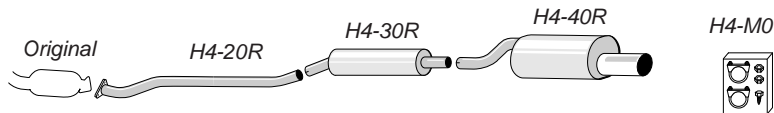

H3-B6

Back Box

Tailpipe: Round 100 mm

Civic 2.0i Type R 200 hp 02-