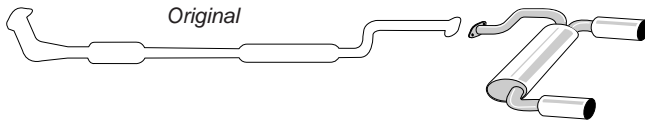

## 22-H

Complete kit fits to catalyst/downpipe

ALU  
Quality

Pipe diameter: 50,8 mm  
Tailpipe: Round 90 mm

Civic Coupé/Civic CRX 1.4/1.5/1.6/1.6 V-TEC 11/87-91  
With or without catalyst

## 22DBR

Back Box

Tailpipe: Duplex Round 100 mm

Civic Hatchback 3/5-doors 92-00  
1.5i VTEC-E 90/115 hp  
1.6 105 hp(D16Y7) 114-116 hp(D16Y5) 125 hp(D16Y8)  
For engines with 2-hole flange connection to original pipe after cat.

## H3-H4

Complete kit fits to cat/original pipework

Pipe diameter: 63,5 mm  
Tailpipe: Round 100 mm

Civic Hatchback 3/5-doors 92-00  
1.3 75 hp - 1.4 75/90 hp - 1.5 90/101 hp (not VTEC)  
1.6 113 hp(D16Y3) 115 hp(D16B2) 125 hp(D16Z6/D16Z9)  
1.6 126 hp(D16Y2) 160 hp(B16A2)  
For engines with 3-hole flange connection to cat.