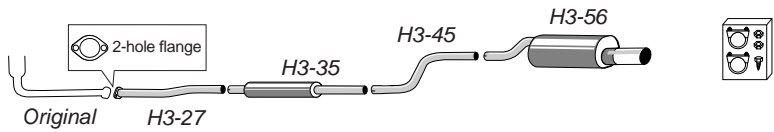

## H3-H6

Complete kit fits to catalyst

Pipe diameter: 63,5 mm  
Tailpipe: Round 100 mm

Civic Saloon/Coupé 92-00  
1.5i VTEC-E 90/115 hp  
1.6 105 hp(D16Y7) 114-116 hp(D16Y5) 125 hp(D16Y8)

For engines with 2-hole flange connection to original pipe after cat.