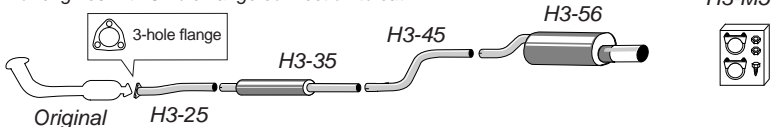

## H3-H5

Complete kit fits to catalyst

Pipe diameter: 63,5 mm  
Tailpipe: Round 100 mm

Civic Hatchback 3-doors  
1.3/1.4/1.5/1.5 V-TEC/1.6/1.6 ESI/1.6 VTi 92-00

## H3-B5

Back Box

Tailpipe: Round 100 mm

Civic Saloon/Coupé 92-00  
1.3 75 hp - 1.4 75/90 hp - 1.5 90/101 hp (not VTEC)  
1.6 113 hp(D16Y3) 115 hp(D16B2) 125 hp(D16Z6/D16Z9)  
1.6 126 hp(D16Y2) 160 hp(B16A2)  
For engines with 3-hole flange connection to cat.