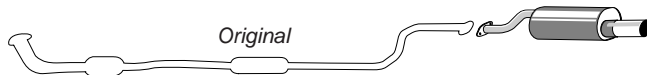

Civic Saloon/Coupé 92-00
1.5i VTEC-E 90/115 hp
1.6 105 hp(D16Y7) 114-116 hp(D16Y5) 125 hp(D16Y8)

For engines with 2-hole flange connection to original pipe after cat.

H3-H7

Complete kit fits to cat/original pipework

Pipe diameter: 63,5 mm
Tailpipe: Round 100 mm

Civic Saloon 1.3/1.4/1.5/1.5 V-TEC/1.6/1.6 ESI/1.6 VTi 92-00
Civic Coupé 1.3/1.4/1.5/1.5 V-TEC/1.6/1.6 ESI/1.6 VTi 92-00

H3-B6

Back Box

Tailpipe: Round 100 mm

Civic 2.0i Type R 200 hp 02-

H4-H0R

Complete kit fits to catalyst

Pipe diameter: 63,5 mm
Tailpipe: Round 100 mm