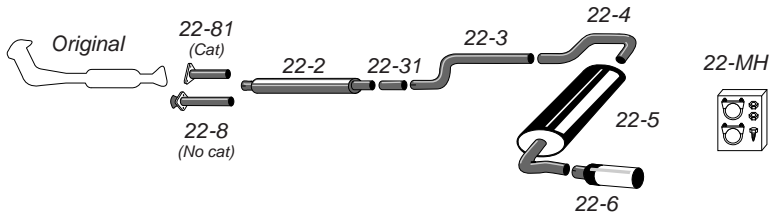

## 22-H

Complete kit fits to catalyst/downpipe

ALU  
Quality

Pipe diameter: 50,8 mm  
Tailpipe: Round 90 mm

Civic Coupé/Civic CRX 1.4/1.5/1.6/1.6 V-TEC 11/87-91  
With or without catalyst

## 22DBR

Back Box

Tailpipe: Duplex Round 100 mm

Civic Hatchback 3/5-doors 92-00  
1.5i VTEC-E 90/115 hp  
1.6 105 hp(D16Y7) 114-116 hp(D16Y5) 125 hp(D16Y8)  
For engines with 2-hole flange connection to original pipe after cat.

## H3-H6

Complete kit fits to catalyst

Pipe diameter: 63,5 mm  
Tailpipe: Round 100 mm

Civic Saloon/Coupé 92-00  
1.5i VTEC-E 90/115 hp  
1.6 105 hp(D16Y7) 114-116 hp(D16Y5) 125 hp(D16Y8)

For engines with 2-hole flange connection to original pipe after cat.

## H4-H0R

Complete kit fits to catalyst

Pipe diameter: 63,5 mm  
Tailpipe: Round 100 mm