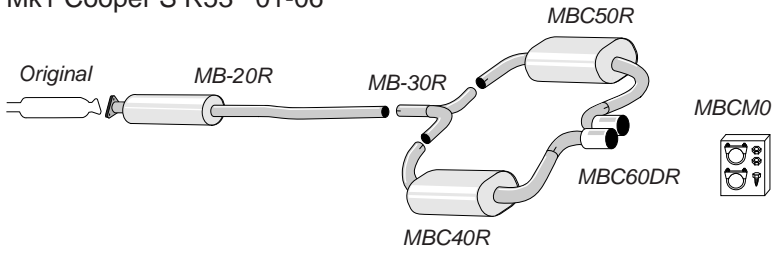

## MBCH0DR

Complete kit fits to catalyst

Pipe diameter: 63,5 mm + 2x50,8 mm  
Tailpipe: 2 x Round 80 mm

Mk1 Cooper S R53 01-06

## MBCH0PR

Complete kit fits to catalyst

Pipe diameter: 63,5 mm + 2x50,8 mm  
Tailpipe: Oval 85/150 mm

Stainless Steel  
Limited Lifetime  
Warranty\*

Stainless  
Chromium Steel  
Limited Lifetime  
Warranty\*

## 10-H5

Complete kit fits to catalyst

Pipe diameter: 63,5 mm  
Tailpipe: Round 100 mm