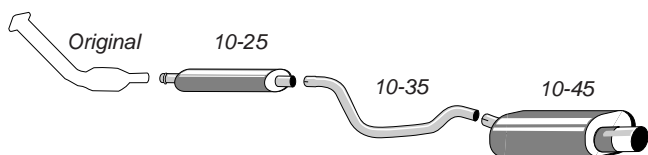

206 1.6 Hatchback/Cabrio 01-

12-B3

Back Box

Tailpipe: Round 100 mm

206 2.0 GTi
206 1.4 XS/1.6 XS -00

12-M0

12-H0

Complete kit fits to catalyst

Pipe diameter: 63,5 mm
Tailpipe: Round 100 mm

206 2.0 GTi CC

12-M0

12-H1

Complete kit fits to catalyst

Pipe diameter: 63,5 mm
Tailpipe: Round 100 mm

206 2.0i GTi 180bhp 03-

12-M8

12-H8R

Complete kit fits to catalyst

Pipe diameter: 63,5 mm
Tailpipe: Round 100 mm

207 GTi 175bhp 07-

012-MAH

12-HADR

Complete kit fits to catalyst

Pipe diameter: 63,5mm
Tailpipe: 2 x Round 90 mm

306 2.0 XSi/XS/GTi/Rallye
Not for cabriolet models.

10-M5

10-H5

Complete kit fits to catalyst

Pipe diameter: 63,5 mm
Tailpipe: Round 100 mm