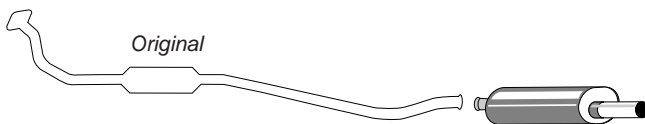

## MBCH0PR

Complete kit fits to catalyst

Pipe diameter: 63,5 mm + 2x50,8 mm  
Tailpipe: Oval 85/150 mm

Stainless Steel  
Limited Lifetime  
Warranty\*

Stainless  
Chromium Steel  
Limited Lifetime  
Warranty\*

## 09-H

Complete kit fits to catalyst

**ALU**  
Quality

Pipe diameter: 63,5 mm  
Tailpipe: Round 80 mm

206 1.1/1.4/1.6 XR/XT 98-  
Not for the XS model.

## 12-B1

Back Box

Tailpipe: Round 90 mm

206 1.4/1.6 XS 98-