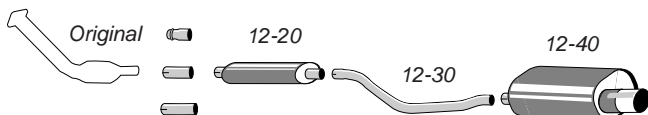

206 1.6 Hatchback/Cabrio 01-

12-B3

Back Box

Tailpipe: Round 100 mm

206 2.0 GTi
206 1.4 XS/1.6 XS -00

12-M0

12-H0

Complete kit fits to catalyst

Pipe diameter: 63,5 mm
Tailpipe: Round 100 mm

206 2.0 GTi CC

12-M0

12-H1

Complete kit fits to catalyst

Pipe diameter: 63,5 mm
Tailpipe: Round 100 mm

206 2.0i GTi 180bhp 03-

12-M8

12-H8R

Complete kit fits to catalyst

Pipe diameter: 63,5 mm
Tailpipe: Round 100 mm

207 GTi 175bhp 07-

012-MAH

12-HADR

Complete kit fits to catalyst

Pipe diameter: 63,5mm
Tailpipe: 2 x Round 90 mm

306 2.0 XSi/XS/GTi/Rallye
Not for cabriolet models.

10-M5

10-H5

Complete kit fits to catalyst

Pipe diameter: 63,5 mm
Tailpipe: Round 100 mm