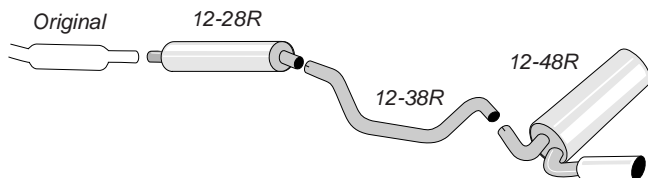

12-M8

12-H8R

Complete kit fits to catalyst

Pipe diameter: 63,5 mm
Tailpipe: Round 100 mm

207 GTi 175bhp 07-