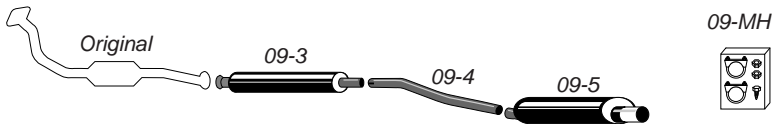

Stainless Steel
Limited Lifetime
Warranty*

Stainless
Chromium Steel
Limited Lifetime
Warranty*

ALU
Quality

Aluminised Steel
18-months
Warranty*

Mk1 Cooper S R53 01-06

MBCH0DR

Complete kit fits to catalyst

Pipe diameter: 63,5 mm + 2x50,8 mm
Tailpipe: 2 x Round 80 mm

Mk1 Cooper S R53 01-06

MBCH0PR

Complete kit fits to catalyst

Pipe diameter: 63,5 mm + 2x50,8 mm
Tailpipe: Oval 85/150 mm

Stainless Steel
Limited Lifetime
Warranty*

Stainless
Chromium Steel
Limited Lifetime
Warranty*

ALU
Quality

Aluminised Steel
18-months
Warranty*

106 1.4i cat XR/XT/XS/XSi 91-95

09-H

Complete kit fits to catalyst

ALU
Quality

Pipe diameter: 63,5 mm
Tailpipe: Round 80 mm

206 1.1/1.4/1.6 XR/XT 98-
Not for the XS model.

12-B1

Back Box

Tailpipe: Round 90 mm

206 1.4/1.6 XS 98-

12-B2

Back Box

Tailpipe: Round 100 mm