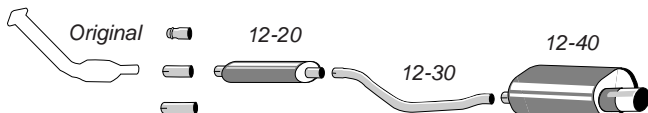

12-B3

Back Box

Tailpipe: Round 100 mm

206 2.0 GTi
206 1.4 XS/1.6 XS -00

12-M0