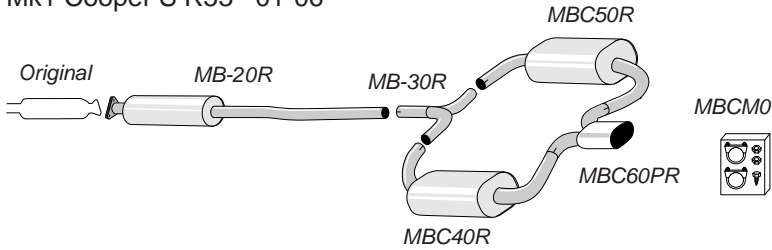

## MBCH0DR

Complete kit fits to catalyst

Pipe diameter: 63,5 mm + 2x50,8 mm  
Tailpipe: 2 x Round 80 mm

Mk1 Cooper S R53 01-06

## MBCH0PR

Complete kit fits to catalyst

Pipe diameter: 63,5 mm + 2x50,8 mm  
Tailpipe: Oval 85/150 mm

Stainless Steel  
Limited Lifetime  
Warranty\*

Stainless  
Chromium Steel  
Limited Lifetime  
Warranty\*

## 10-H5

Complete kit fits to catalyst

Pipe diameter: 63,5 mm  
Tailpipe: Round 100 mm