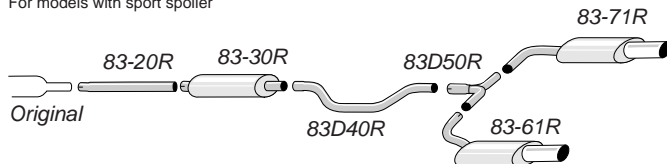

## 83-H0

Complete kit fits to catalyst

Pipe diameter: 63,5 mm  
Tailpipe: 2 x Round 80 mm

For models with no cut out in spoiler.

Vectra C Saloon 4/5-door 1.8/2.0T/2.2/3.2 02-  
Vectra C Saloon 4/5-door 1.9CDTI /2.0DTI /2.2DTI /3.0CDTI 02-  
Not for models with particle filter  
For models with sport spoiler