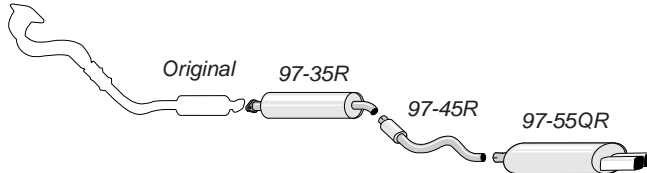

## 97-H5

Complete kit fits to catalyst

**ALU**  
Quality

Pipe diameter: 63,5 mm  
Tailpipe: 2 x Oval 70/90 mm

Astra Mk3 Hatchback 1.4/1.6/1.8/2.0-8V/2.0-16V 92-97

97-M5