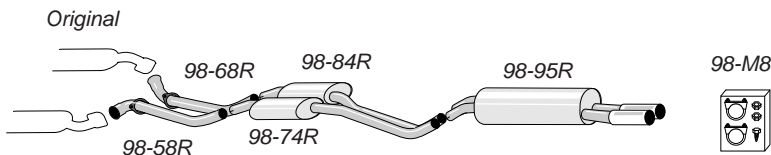

## 98-H9R

Complete kit fits to catalyst

Pipe diameter: 2x63,5 mm  
Tailpipe: 2 x Round 80 mm

Omega B Estate 2.5i/2.6i/3.0i/3.2i 10/99-

## 98-H5R

Complete kit fits to catalyst

Pipe diameter: 2x63,5 mm  
Tailpipe: 2 x Round 80 mm

Signum 1.8/2.0T/2.2/3.2 02-  
Signum 1.9CDTI /2.0DTI /2.2DTI /3.0CDTI 02-  
Not for models with sport spoiler  
Not for models with particle filter