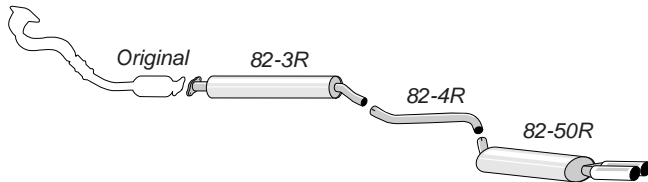

## 82-H0

Complete kit fits to catalyst

ALU  
Quality

Pipe diameter: 63,5 mm  
Tailpipe: 2 x Round 80 mm

Vectra B 1.6-8V/1.6-16V/1.8-16V/2.0-16V/2.2-16V 10/95-02  
Saloon/Hatchback/Estate

82-M