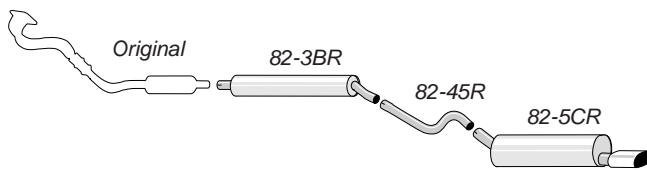

82-MB

82-HCR

Complete kit fits to catalyst

Pipe diameter: 63,5 mm
Tailpipe: 85/150 mm