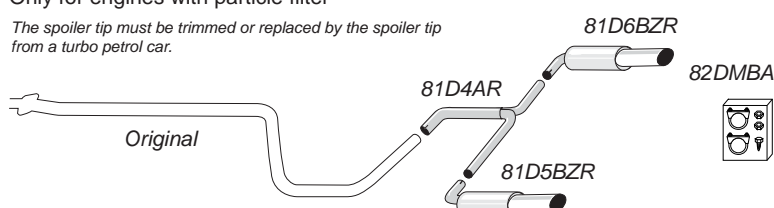

## 94-H1R

Complete kit fits to catalyst

Pipe diameter: 70 mm  
Tailpipe: Fits inside original spoiler trim

Insignia 4/5-door 2WD 2.0D 81/96/118 kW 09-

Only for engines with particle filter  
The spoiler tip must be trimmed or replaced by the spoiler tip from a turbo petrol car.

## 81DBAZR

Back silencers with Y-piece

Pipe diameter: 63,5 mm + 2x54 mm  
Tailpipe: Duplex Oval 90/120 mm

Insignia Estate 2WD 2.0D 81/96/118 kW 09-

Only for engines with particle filter  
The spoiler tip must be trimmed or replaced by the spoiler tip from a turbo petrol car.