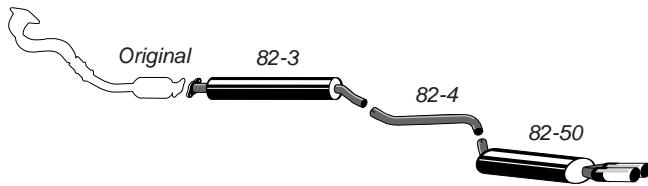

## 83DHBR

Complete kit fits to catalyst

Pipe diameter: 63,5 mm + 2x54 mm  
Tailpipe: Duplex Round 100 mm

Vectra B 1.6-8V/1.6-16V/1.8-16V/2.0-16V/2.2-16V 10/95-02  
Saloon/Hatchback/Estate

82-M