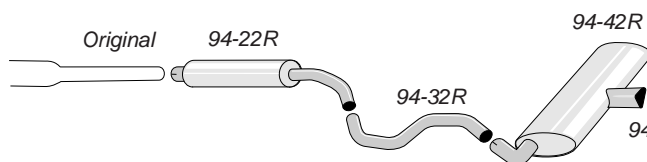

Corsa C 1.0 12V/1.2 16V/1.4 16V/1.8 16V 01-
Corsa C 1.7DTI/1.7DTI 16V 01-

94-M5

94-H5R

Complete kit fits to pipe after flexi-pipe

Pipe diameter: 63,5 mm
Tailpipe: Round 90 mm

Corsa C 1.0 12V/1.2 16V/1.4 16V/1.8 16V 01-
Corsa C 1.7DTI/1.7DTI 16V 01-

94-M5

94-H5DR

Complete kit fits to pipe after flexi-pipe

Pipe diameter: 63,5 mm
Tailpipe: 2 x Round 80 mm

Corsa D Turbo SRI 2006-

94-M2R

94-H21R

Complete kit fits to catalyst

Pipe diameter: 70 mm
Tailpipe: Round 100 mm

Corsa D Turbo VXR 2006-

94-M2R

94-H1R

Complete kit fits to catalyst

Pipe diameter: 70 mm
Tailpipe: Fits inside original spoiler trim

Insignia 4/5-door 2WD 2.0D 81/96/118 kW 09-

Only for engines with particle filter
The spoiler tip must be trimmed or replaced by the spoiler tip from a turbo petrol car.

81DBAZR

Back silencers with Y-piece

Pipe diameter: 63,5 mm + 2x54 mm
Tailpipe: Duplex Oval 90/120 mm

Insignia Estate 2WD 2.0D 81/96/118 kW 09-

Only for engines with particle filter
The spoiler tip must be trimmed or replaced by the spoiler tip from a turbo petrol car.

81DBBZR

Back silencers with Y-piece

Pipe diameter: 63,5 mm + 2x54 mm
Tailpipe: Duplex Oval 90/120 mm