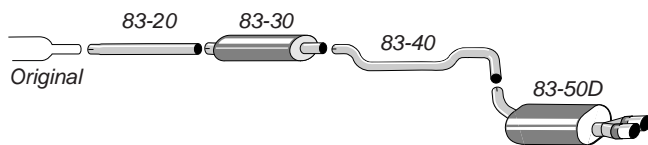

Vectra B 1.6-8V/1.6-16V/1.8-16V/2.0-16V/2.2-16V 10/95-02
Saloon/Hatchback/Estate

82-M

82-H0

Complete kit fits to catalyst

ALU
Quality

Pipe diameter: 63,5 mm
Tailpipe: 2 x Round 80 mm

Vectra B 1.6-8V/1.6-16V/1.8-16V/2.0-16V/2.2-16V 10/95-02
Saloon/Hatchback/Estate

82-M

82-H0R

Complete kit fits to catalyst

Pipe diameter: 63,5 mm
Tailpipe: 2 x Round 80 mm

Vectra C Saloon 4/5-door 1.6/1.8/2.2/ 02-
Vectra C Saloon 4/5-door 1.9CDTI /2.0DTI /2.2DTI 02-
Not for models with particle filter
Not for models with sport spoiler

83-M0

83-H0

Complete kit fits to catalyst

Pipe diameter: 63,5 mm
Tailpipe: 2 x Round 80 mm

For models with no cut out in spoiler.

Vectra C Saloon 4/5-door 1.8/2.0T/2.2/3.2 02-
Vectra C Saloon 4/5-door 1.9CDTI /2.0DTI /2.2DTI /3.0CDTI 02-
Not for models with particle filter
For models with sport spoiler

83DM0

83DH1R

Complete kit fits to catalyst

Pipe diameter: 63,5 mm + 2x54 mm
Tailpipe: Duplex Round 100 mm

For models with sport spoiler. On models without a cut out on the right side the spoiler must be trimmed.