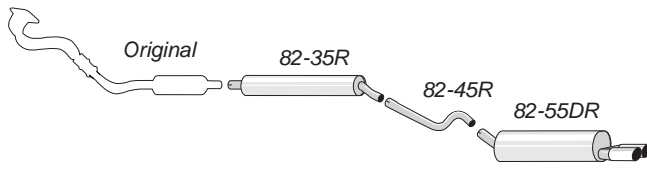

## 82-H5D

Complete kit fits to catalyst

**ALU**  
Quality

Pipe diameter: 63,5 mm  
Tailpipe: 2 x Round 80 mm

Astra Mk4 Hatchback 1.4/1.6/1.8/2.0/2.2 98-

82-M5