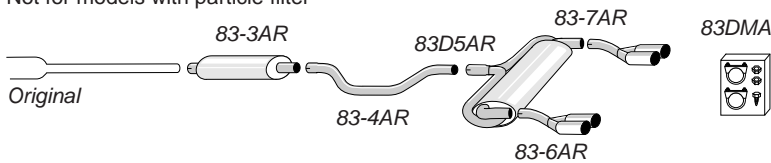

## 98-H5R

Complete kit fits to catalyst

Pipe diameter: 2x63,5 mm  
Tailpipe: 2 x Round 80 mm

Signum 1.8/2.0T/2.2/3.2 02-  
Signum 1.9CDTI /2.0DTI /2.2DTI /3.0CDTI 02-  
Not for models with sport spoiler  
Not for models with particle filter