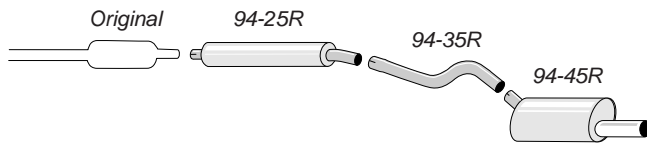

Corsa C 1.0 12V/1.2 16V/1.4 16V/1.8 16V 01-
Corsa C 1.7DTI/1.7DTI 16V 01-

94-M5

94-H5R

Complete kit fits to pipe after flexi-pipe

Pipe diameter: 63,5 mm
Tailpipe: Round 90 mm

Corsa C 1.0 12V/1.2 16V/1.4 16V/1.8 16V 01-
Corsa C 1.7DTI/1.7DTI 16V 01-