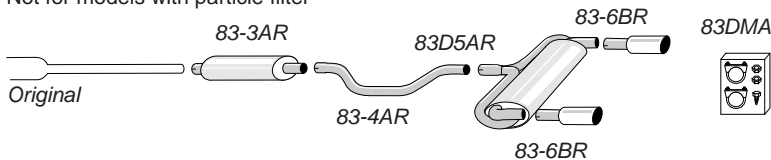

## 83DHAR

Complete kit fits to catalyst

Pipe diameter: 63,5 mm + 2x54 mm  
Tailpipe: Quad Round 80mm

Signum 1.8/2.0T/2.2/3.2 02-  
Signum 1.9CDTI /2.0DTI /2.2DTI /3.0CDTI 02-  
For models with sport spoiler  
Not for models with particle filter