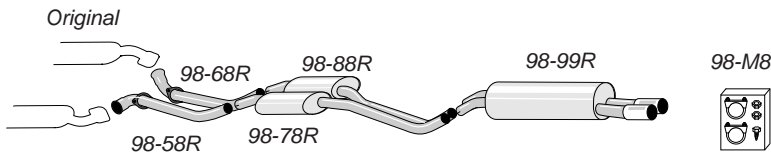

## 98-H4R

Complete kit fits to catalyst

Pipe diameter: 2x63,5 mm  
Tailpipe: 2 x Round 80 mm

Omega B Saloon 2.5i/2.6i/3.0i/3.2i 10/99-