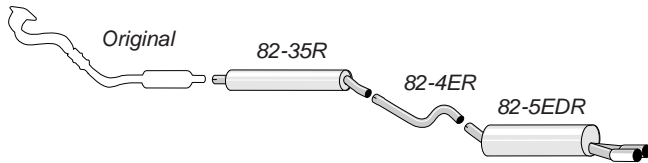

Astra Mk5 Hatchback 5-door 1.4/1.6/1.8 05-
Astra Mk5 GTC 3-door 1.4/1.6/1.8 05-
For models with normal spoiler.

(Normal spoiler = spoiler with no cut out for tailpipe)

82-ME

82-HEDR

Complete kit fits to catalyst

Pipe diameter: 63,5 mm
Tailpipe: 2 x Round 80 mm

Astra Mk5 Hatchback 5-door 1.4/1.6/1.8 05-
Astra Mk5 GTC 3-door 1.4/1.6/1.8 05-
For models with original sport spoiler.