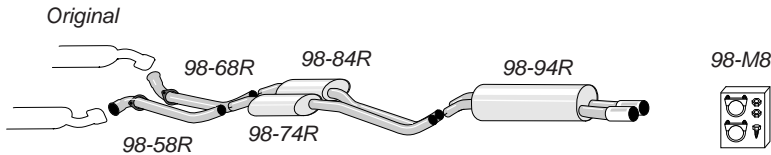

## 98-H8R

Complete kit fits to catalyst

Pipe diameter: 2x63,5 mm  
Tailpipe: 2 x Round 80 mm

Omega B Estate 2.5i/3.0i 94-9/99