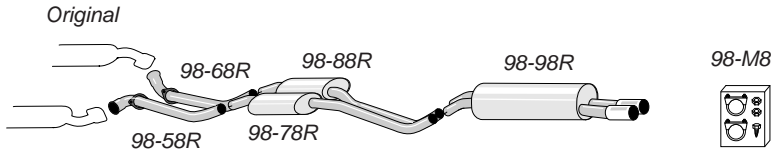

Omega B Saloon 2.5i/3.0i 94-9/99

98-H8R

Complete kit fits to catalyst

Pipe diameter: 2x63,5 mm
Tailpipe: 2 x Round 80 mm

Omega B Estate 2.5i/3.0i 94-9/99