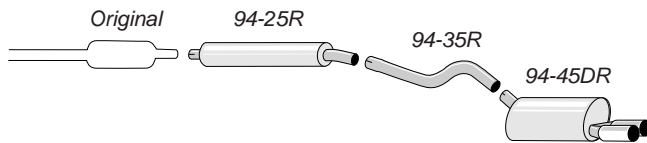

94-M5

94-H5DR

Complete kit fits to pipe after flexi-pipe

Pipe diameter: 63,5 mm
Tailpipe: 2 x Round 80 mm

Corsa D Turbo SRI 2006-