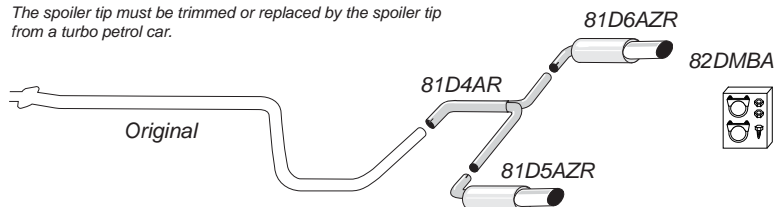

## 94-H1R

Complete kit fits to catalyst

Pipe diameter: 70 mm  
Tailpipe: Fits inside original spoiler trim

Insignia 4/5-door 2WD 2.0D 81/96/118 kW 09-

Only for engines with particle filter  
The spoiler tip must be trimmed or replaced by the spoiler tip from a turbo petrol car.