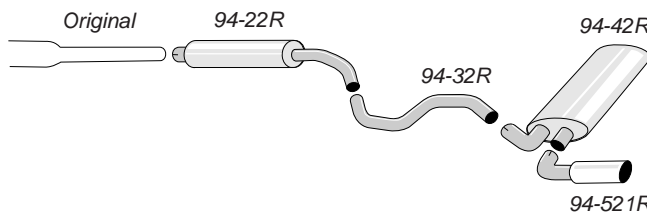

94-M2R

94-H21R

Complete kit fits to catalyst

Pipe diameter: 70 mm
Tailpipe: Round 100 mm

Corsa D Turbo VXR 2006-