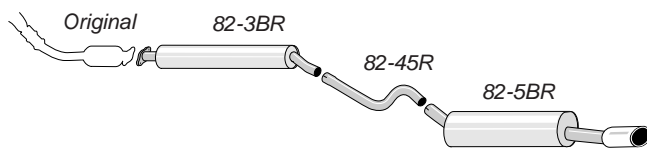

82-MB

82-HBR

Complete kit fits to catalyst

Pipe diameter: 63,5 mm
Tailpipe: Oval 90/120 mm

Astra Mk4 Turbo Hatchback 00-