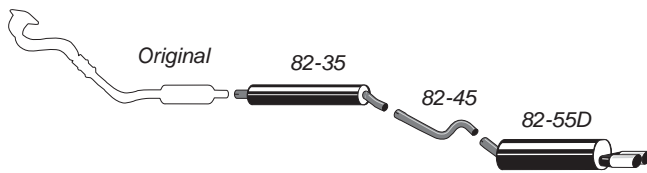

82-M5

82-H5D

Complete kit fits to catalyst

ALU
Quality

Pipe diameter: 63,5 mm
Tailpipe: 2 x Round 80 mm

Astra Mk4 Hatchback 1.4/1.6/1.8/2.0/2.2 98-